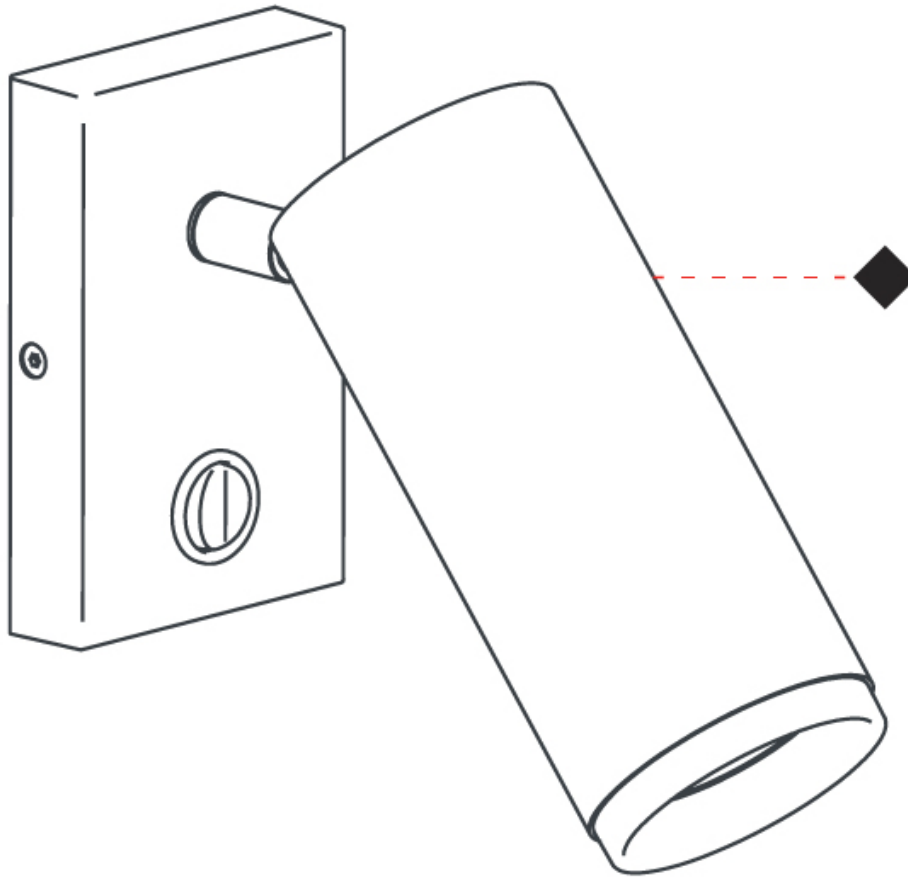

GENERAL

Series: Haul
 Subseries: Haul - Wall
 Brand: Milan
 Division: Design
 Mounting Type: Surface
 Mounting Location: Wall
 Subcategory: On/Off Switch

PHYSICAL

Shape: Cylinder
 Diameter (mm): 40
 Diameter (in): 1 ⁹/₁₆
 Length (mm): 65
 Length (in): 2 ⁹/₁₆
 Height (mm): 100
 Height (in): 3 ¹⁵/₁₆
 Extension (mm): 78
 Extension (in): 3 ¹/₁₆
 Light Distribution: Adjustable / Direct
 Fixture Finish: MWL / MBQ
 Fixture Material: Extruded Aluminum

GENERAL

Series: Haul
Subseries: Haul - Wall
Brand: Milan
Division: Design
Mounting Type: Surface
Mounting Location: Wall
Subcategory: On/Off Switch

PHYSICAL

Shape: Cylinder
Diameter (mm): 55
Diameter (in): 1 ⁹/₁₆
Length (mm): 83
Length (in): 3 ¹/₄
Height (mm): 100
Height (in): 3 ¹⁵/₁₆
Extension (mm): 120
Extension (in): 4 ³/₄
Light Distribution: Adjustable / Direct
[Fixture Finish: MWL / MBQ](#)
Fixture Material: Extruded Aluminum

OPTICAL

Beam Angle: 35

RATINGS AND CERTIFICATIONS

Certified By: Certified for North American Standards
IP rating: IP20

HAUL - WALL SURFACE

D93243-

PROJECT	_____
TYPE	_____
SPECIFIER	_____
QUANTITY	_____
DATE	_____