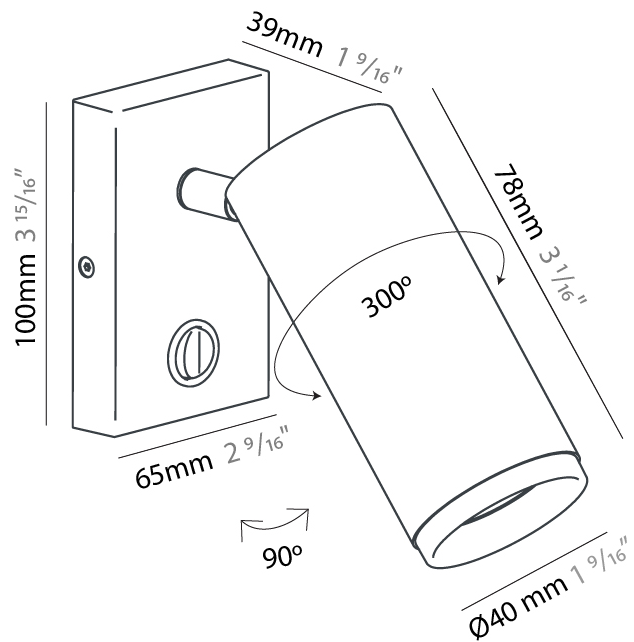

GENERAL

Series: Haul
 Subseries: Haul - Wall
 Brand: Milan
 Division: Design
 Mounting Type: Surface
 Mounting Location: Wall
 Subcategory: On/Off Switch

PHYSICAL

Shape: Cylinder
 Diameter (mm): 40
 Diameter (in): 1 ⁹/₁₆
 Length (mm): 65
 Length (in): 2 ⁹/₁₆
 Height (mm): 100
 Height (in): 3 ¹⁵/₁₆
 Extension (mm): 78
 Extension (in): 3 ¹/₁₆
 Light Distribution: Adjustable / Direct
 Fixture Finish: MWL / MBQ
 Fixture Material: Extruded Aluminum

ELECTRICAL

Lamp Type: LED
 Input Wattage (W): 5
 Dimming: Electronic Low Voltage Dimming
 Input Voltage (V): 120Vac Direct Line

LED

Number of LEDs: 1
 Color Temperature (°K): 3000
 Max. Delivered Lumen (lm): 500
 CRI: >90 CRI
 Lamp Life (hrs): 50000

OPTICAL

Beam Angle: 35
 Adjustability: Rotational 300°; Tilt 90°

RATINGS AND CERTIFICATIONS

Certified By: Certified for North American Standards
 IP rating: IP20

HAUL - WALL SURFACE

D93203R9-

PROJECT	_____
TYPE	_____
SPECIFIER	_____
QUANTITY	_____
DATE	_____

GENERAL

Series: Haul
Subseries: Haul - Wall
Brand: Milan
Division: Design
Mounting Type: Surface
Mounting Location: Wall
Subcategory: On/Off Switch

PHYSICAL

Shape: Cylinder
Diameter (mm): 55
Diameter (in): 1 ⁹/₁₆
Length (mm): 83
Length (in): 3 ¹/₄
Height (mm): 100
Height (in): 3 ¹⁵/₁₆
Extension (mm): 120
Extension (in): 4 ³/₄
Light Distribution: Adjustable / Direct
[Fixture Finish: MWL / MBQ](#)
Fixture Material: Extruded Aluminum