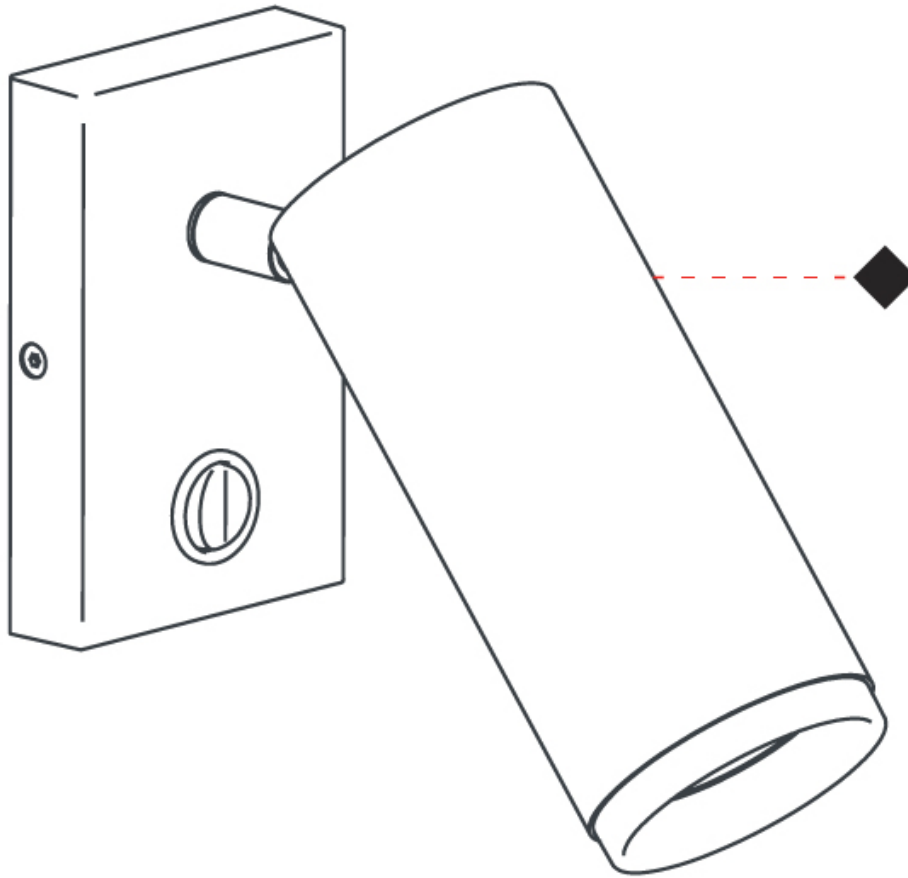

GENERAL

Series: Haul
 Subseries: Haul - Wall
 Brand: Milan
 Division: Design
 Mounting Type: Surface
 Mounting Location: Wall
 Subcategory: On/Off Switch

PHYSICAL

Shape: Cylinder
 Diameter (mm): 40
 Diameter (in): 1 ⁹/₁₆
 Length (mm): 65
 Length (in): 2 ⁹/₁₆
 Height (mm): 100
 Height (in): 3 ¹⁵/₁₆
 Extension (mm): 78
 Extension (in): 3 ¹/₁₆
 Light Distribution: Adjustable / Direct
 Fixture Finish: MWL / MBQ
 Fixture Material: Extruded Aluminum

OPTICAL

Beam Angle: 35
 Adjustability: Rotational 300°; Tilt 90°

RATINGS AND CERTIFICATIONS

Certified By: Certified for North American Standards
 IP rating: IP20

HAUL - WALL SURFACE

D93203R9-

PROJECT	_____
TYPE	_____
SPECIFIER	_____
QUANTITY	_____
DATE	_____

GENERAL

Series: Haul
Subseries: Haul - Wall
Brand: Milan
Division: Design
Mounting Type: Surface
Mounting Location: Wall
Subcategory: On/Off Switch

PHYSICAL

Shape: Cylinder
Diameter (mm): 55
Diameter (in): 1 ⁹/₁₆
Length (mm): 83
Length (in): 3 ¹/₄
Height (mm): 100
Height (in): 3 ¹⁵/₁₆
Extension (mm): 120
Extension (in): 4 ³/₄
Light Distribution: Adjustable / Direct
[Fixture Finish: MWL / MBQ](#)
Fixture Material: Extruded Aluminum